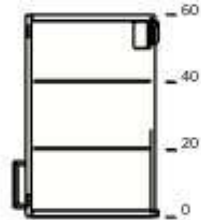

1

£7

60204650 UTRUSTA
small
hinge for
horizontal
door
white

£22

1

£22

9

80205535	METHOD wall cabinet frame white 60x37x60 cm	£15	1	£15
40205434	VEDDINGE door white 60x60 cm	£11	1	£11
90205605	UTRUSTA shelf glass 60x37 cm	£9	1	£9
60204645	UTRUSTA hinge 125 °	£4	1	£4

SUSPENSION RAILS

60205664	METHOD suspension rail galvanised 200 cm	£9	2	£18
----------	--	----	---	-----

LEGS AND PLINTHS

40205599	METHOD leg 8 cm	£5	1	£5
----------	--------------------	----	---	----

COVER PANELS & FILLER PIECES