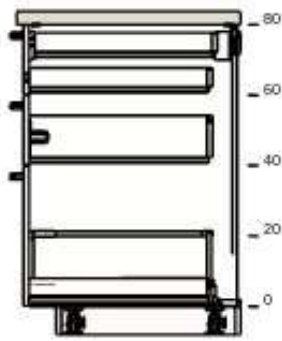

Project name
carolina5
Project number
0000-9058-4003

Included in the total price
Appliances £480

Total Price:
£1,104

			Price	Quantity	Total Price
1	 <p>To fill a gap between a wall and a cabinet or between two cabinets you use a filler piece. To get these filler pieces you need to cut a cover panel in the correct size. All cover panels are listed at the bottom of this item list.</p>				
2		 <p>50282375 HUTTRA integrated fridge w freezer compartment white A++</p>	£250	1	£250
	 <p>20205430 VEDDINGE door white 60x80 cm</p>	£12	1	£12	

3

70213569	METHOD base cabinet for built- in oven/sink white 60x60x80 cm	£24	1	£24
----------	---	-----	---	-----

50182352	LAGAN HGC3K glass ceramic hob black 59x52 cm	£110	1	£110
----------	--	------	---	------

20152196	LAGAN OV3 oven white	£120	1	£120
----------	----------------------------	------	---	------

70205456	HÄGGEBY drawer front white 60x20 cm	£2	1	£2
----------	---	----	---	----

50215300	FÖRVARA drawer, medium white 60x60 cm	£14	1	£14
----------	---	-----	---	-----

50244835	UTRUSTA reinforced ventilated shelf white 60x60 cm 150 kg	£12	1	£12
----------	---	-----	---	-----

4

10205633	METHOD base cabinet frame white 80x60x80 cm	£28	1	£28
----------	---	-----	---	-----