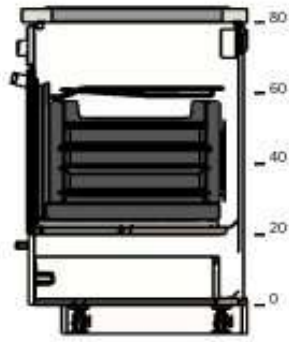

Project name
carolina5
Project number
0000-9058-4003

Included in the total price
Appliances £480

Total Price:
£1,104

			Price	Quantity	Total Price
1	 <p>To fill a gap between a wall and a cabinet or between two cabinets you use a filler piece. To get these filler pieces you need to cut a cover panel in the correct size. All cover panels are listed at the bottom of this item list.</p>				
2		 <p>50282375 HUTTRA integrated fridge w freezer compartment white A++</p>	£250	1	£250
	 <p>20205430 VEDDINGE door white 60x80 cm</p>	£12	1	£12	

3

70213569	METHOD base cabinet for built- in oven/sink white 60x60x80 cm	£24	1	£24
----------	---	-----	---	-----

50182352	LAGAN HGC3K glass ceramic hob black 59x52 cm	£110	1	£110
----------	--	------	---	------